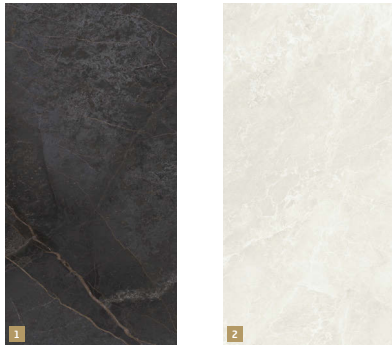

MONOCIBEC
FINCIBEC GROUP

PLYTKA GRES ON STAGE 60X120 CM

MOLATO REK

1 ADELPHI 2 RIVERSIDE	KBN: ONSTADE7231 KBN: ONSTRIV7217 198 zł cena brutto

CENIURY
FINCIBEC GROUP